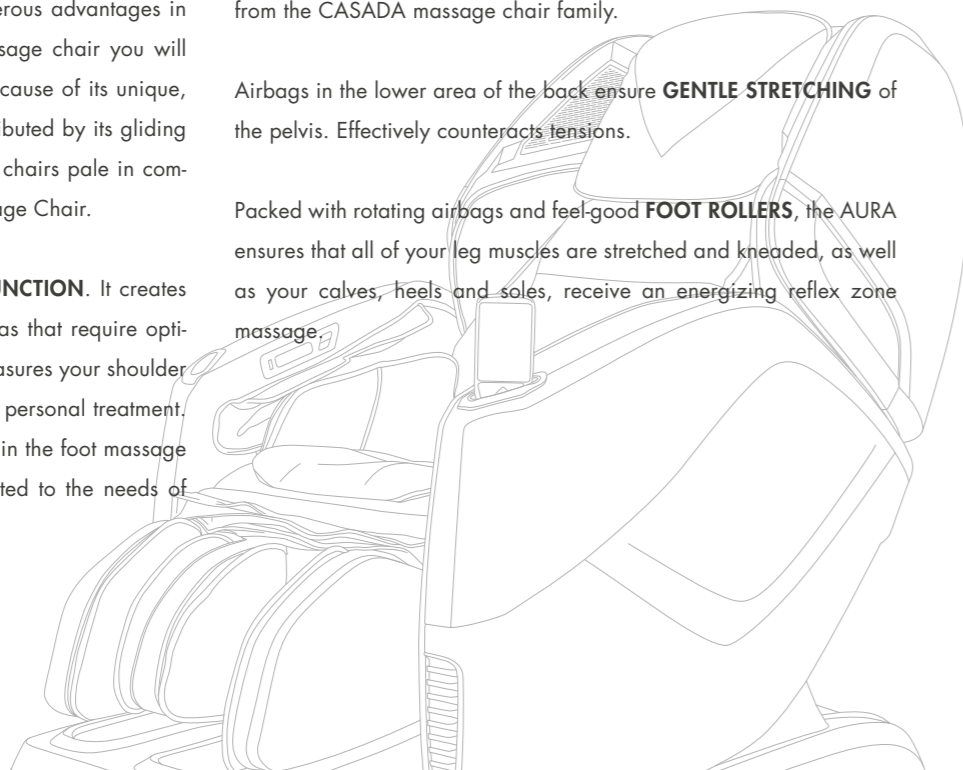

The AURA massage chair has a **BODY SCAN FUNCTION**. It creates a kind of „map“ of your body to capture the areas that require optimal massage pressure. Moreover, it scans and measures your shoulder height with the possibility to readjust it for a more personal treatment. The same scanning technology can also be found in the foot massage unit, whereby the components can be fully adapted to the needs of your body size.

Adapting to the call of the times, the AURA massage chair has state-of-the-art digital functions and is user-friendly at the same time. Equipped with a slim and easy-to-use LCD remote control, a USB port for charging mobile phones or tablets, **BLUETOOTH-ENABLED HD SPEAKERS** on the headrest and integrated with Braintronics® Technology, the AURA massage chair is definitely one of the luxury complete package from the CASADA massage chair family.

Airbags in the lower area of the back ensure **GENTLE STRETCHING** of the pelvis. Effectively counteracts tensions.

Packed with rotating airbags and feel-good **FOOT ROLLERS**, the AURA ensures that all of your leg muscles are stretched and kneaded, as well as your calves, heels and soles, receive an energizing reflex zone massage.